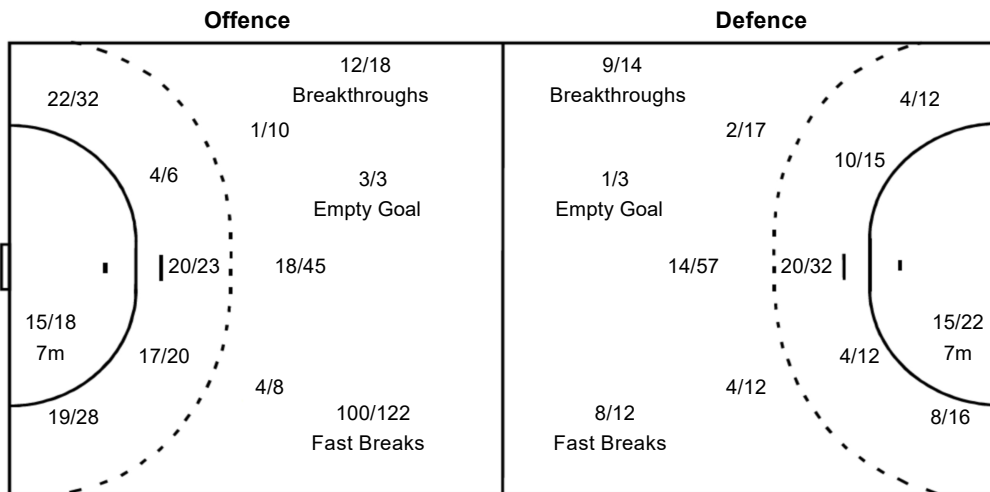

### Goalkeepers Saves / Shots

2/16	4/5	14/22
14/27	5/5	6/12
10/36	4/11	14/37

12 BABA Atsuko		
1/7	2/3	6/13
8/13	2/2	4/7
7/19	2/7	4/17

22 SAITO Naho		
1/9	2/2	8/9
6/14	3/3	2/5
3/17	2/4	10/20

Team Goals / Shots		
32/35	19/23	41/50
32/37	1/4	13/22
39/48	11/18	48/56

13-Missed 21-Post 7-Blocked

Legend:			
%	Efficiency	2Min	2 Minute Suspensions
9m	9 metre Shots	6m	6 metre Shots
BT	Breakthroughs	AS	Assists
No.	Uniform Number	BC	Blue Cards
TO	Turnover	EG	Empty Goal
		FB	Fast Breaks
		S/S	Saves/Shots
		Wing	Wing Shots
		7m	7 metre Shots
		BS	Blocked Shots
		G/S	Goals/Shots
		ST	Steals
		YC	Yellow Cards
		RC	Red Cards
		TP	Time Played