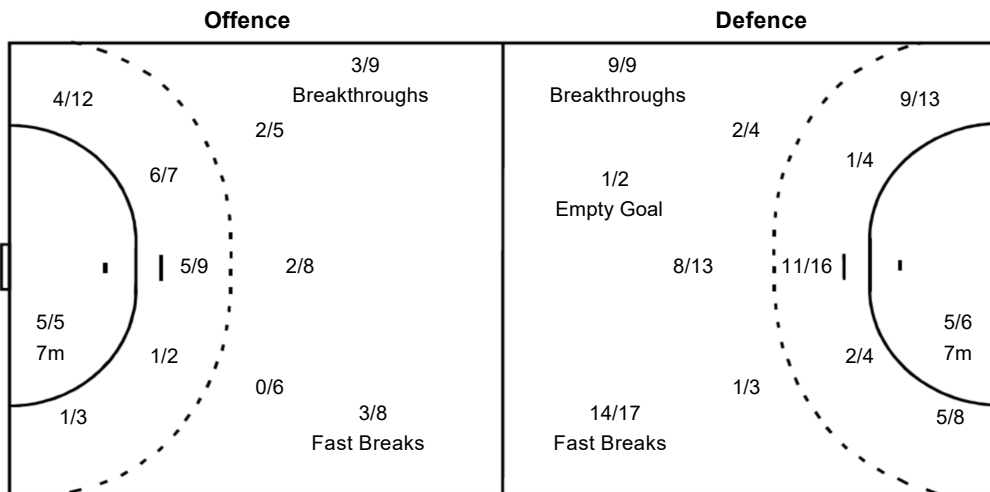

Cumulative Statistics

球队累计

HKG - Hong Kong, China

After 2 matches

Shots Distribution

Players

Goals / Shots

2 WONG Chak Kiu Kenny	3 CHAN Tsz Long	8 WONG Ling Chung	10 TSE Wing Fai	11 LEE Siu Chung	12 IP Kwun Hung Eddy	13 WONG Chun Ho
						1/1
				0/2	1/1	
1-Missed	4-Missed		1-Blocked	1-Missed		1-Missed 1-Blocked
17 CHOW Kam Lun	20 CHAN Ho Yin	21 LEUNG Laam Hei	24 KUO Sze Ming	35 CHEUNG Ka Ho	60 LAU Kin Pan	65 WONG Kin
	0/1 0/1					
			3/4 0/1	0/2 1/1	0/1 1/1	
			2/2 1/1		1/1 0/1 2/4	
				1-Missed 2-Blocked	1-Post	1-Missed
72 KAN Yik Fai	73 KAN Yik Man	9998 Bench/Team				
1/1	1/1 0/1 0/2					
	2/3 0/2					
1-Missed	1-Missed 1-Post					

Goalkeepers

Saves / Shots

2/10	1/3	3/12
4/9	2/2	4/9
3/16	2/6	2/22

Team Goals / Shots

3/4	0/2	0/2
5/10	0/1	3/10
6/9	1/2	14/17

11-Missed 2-Post 4-Blocked

8 WONG Ling Chung

1/4	0/1	0/3
2/2		3/4
1/6	1/2	0/8

21 LEUNG Laam Hei

1/6	1/2	3/9
2/7	2/2	1/5
2/10	1/4	2/14

Legend:

%	Efficiency	2Min	2 Minute Suspensions	6m	6 metre Shots	7m	7 metre Shots
9m	9 metre Shots	AS	Asists	BC	Blue Cards	BS	Blocked Shots
BT	Breakthroughs	EG	Empty Goal	FB	Fast Breaks	G/S	Goals/Shots
No.	Uniform Number	RC	Red Cards	S/S	Saves/Shots	ST	Steals
TO	Turnover	TP	Time Played	Wing	Wing Shots	YC	Yellow Cards