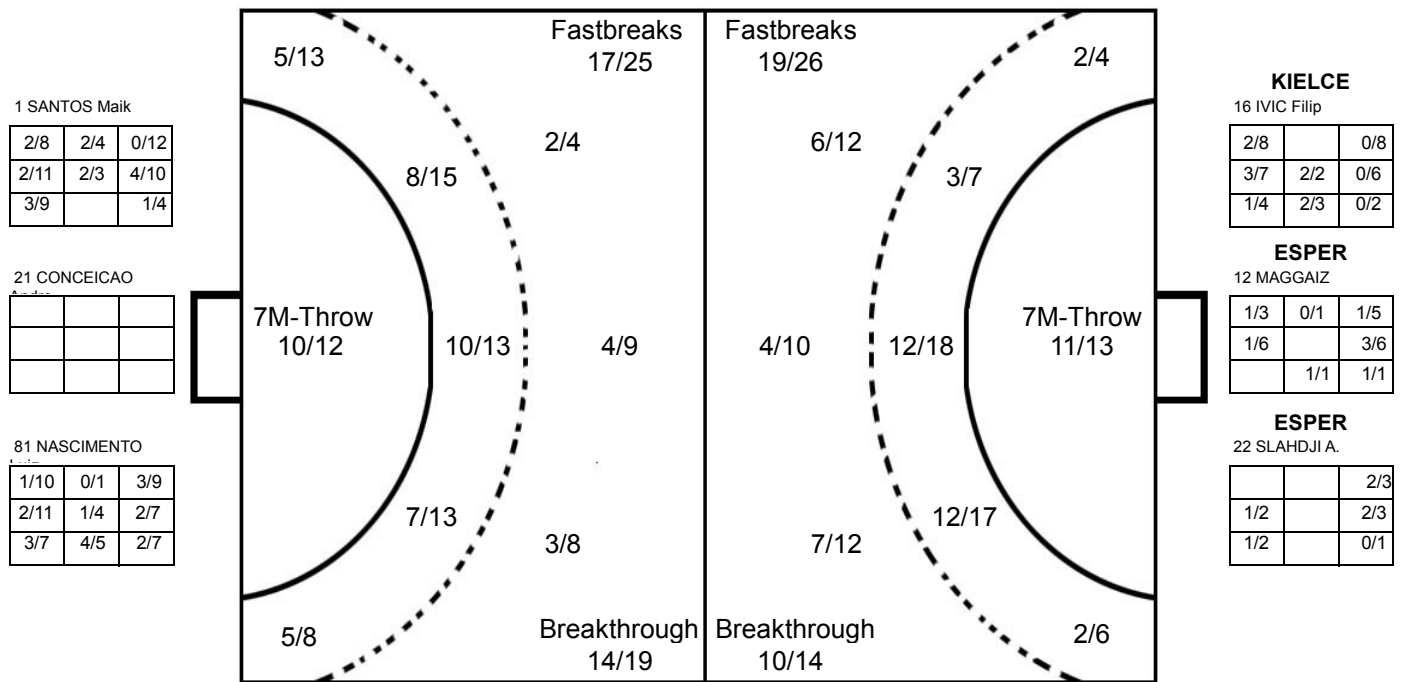

OPPONENT

Table of player statistics for the opponent team, including player names and shot counts.