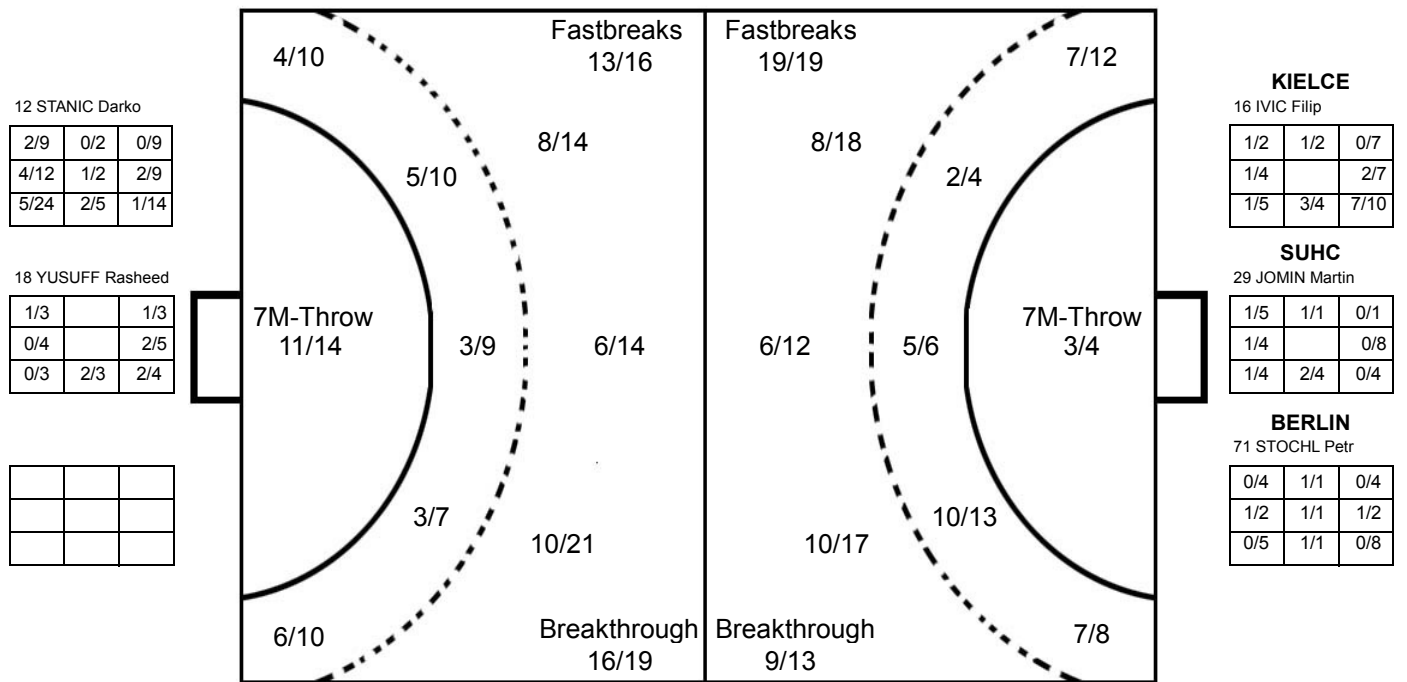

Played

STAGE	MATCH	PLAYED	SCORE
Quarter Finals	4	SUHC	34:18 (18:8)
Semi-Final	8	BERLIN	26:32 (12:15)
Place 3-4	11	KIELCE	25:36 (12:20)

IHF SUPER GLOBE QATAR 2016

TOTAL SHOT REPORT

UP TO MATCH 11

201613012-42-1/1

AL SADD(QAT)

Table of player statistics for AL SADD(QAT) including names like ALKRAD Mustafa, BANNOUR Amin, AL KARBI Abdulla, etc., and their respective shot counts.

Table of player statistics for the OPPONENT, including names like LINDBERG Hans, V. Daan, DJUKIC Darko, etc., and their respective shot counts.