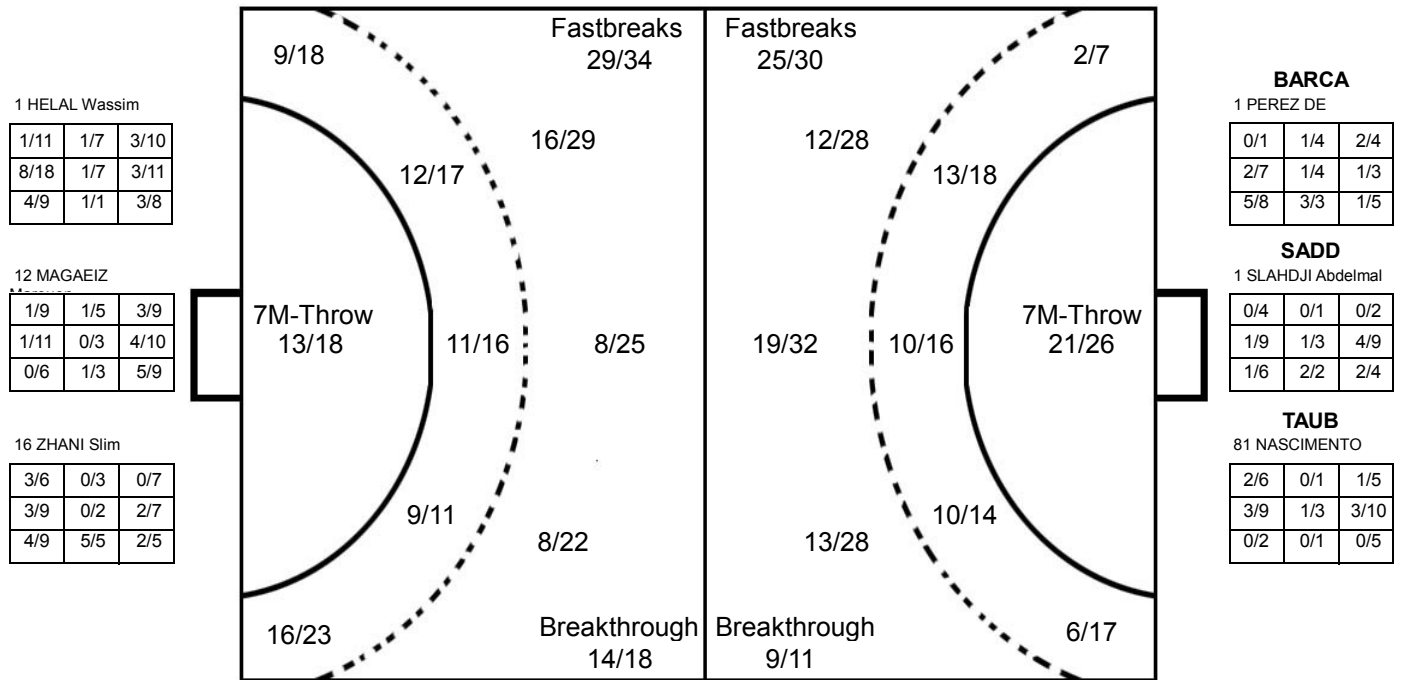

Played

| STAGE | MATCH | PLAYED | SCORE |
|-------------|-------|--------|---------------|
| Preliminary | 1 | SUHC | 29:20 (14:5) |
| Preliminary | 7 | SADD | 29:30 (15:12) |
| Preliminary | 9 | BARCA | 23:37 (10:20) |
| Place 5-8 | 13 | AHLI | 38:22 (16:10) |
| Place 5-6 | 18 | TAUB | 32:31 (18:16) |

IHF
SUPER
GLOBE

PHMS Pictorial Handball Match Statistics

IHF Official System

2014 IHF SUPER GLOBE IN QAT TOTAL SHOT REPORT

UP TO MATCH 20

201413020-42-1/1

ESPERANCE TUNIS

| | | | | | | | |
|--|---|--|---|---|---|--|---|
| 1 HELAL Wassim [] [] [] [] [] [] [] [] [] Post - 0 Miss - 0 Block - 0 | 3 MAHMOUD Ameur 2 1 [] [] 1 2 1 [] 3 Post - 0 Miss - 1 Block - 0 | 5 HMAM Houcem [] 1 1 2 [] [] 3 1 [] Post - 1 Miss - 1 Block - 1 | 6 HACHICHA [] 2 2 [] 2 1 1 [] [] Post - 0 Miss - 0 Block - 0 | 7 JILANI Mami [] [] [] 3 1 1 1 [] [] Post - 1 Miss - 1 Block - 0 | 8 KAABEB Abdennac [] [] [] [] [] 1 [] [] [] Post - 0 Miss - 0 Block - 0 | 12 MAGAEIZ Marouen [] [] [] [] [] [] [] [] [] Post - 0 Miss - 0 Block - 0 | 13 BHAR Mohamed Ali 4 2 1 7 3 1 4 2 2 Post - 1 Miss - 0 Block - 0 |
| 14 ISSA Hamdi [] [] 1 4 1 1 [] 1 [] Post - 1 Miss - 0 Block - 0 | 16 ZHANI Slim [] [] [] [] [] [] [] [] [] Post - 0 Miss - 0 Block - 0 | 19 MRABET Bassem 1 [] 2 [] [] 2 2 [] [] Post - 0 Miss - 0 Block - 2 | 21 SETTERI Mourad [] [] 1 1 [] 3 3 [] 2 Post - 0 Miss - 1 Block - 0 | 27 HAMED Aymen 4 [] 1 4 [] 4 2 1 3 Post - 3 Miss - 2 Block - 3 | 29 JALLOUZ Tarek 1 1 1 [] [] [] 1 [] 1 Post - 0 Miss - 1 Block - 0 | 44 ALOUINI Kamel 1 1 3 7 [] 5 1 [] 3 Post - 3 Miss - 3 Block - 1 | 77 YAHIAOUI [] [] 4 3 [] 3 1 1 4 Post - 3 Miss - 1 Block - 7 |