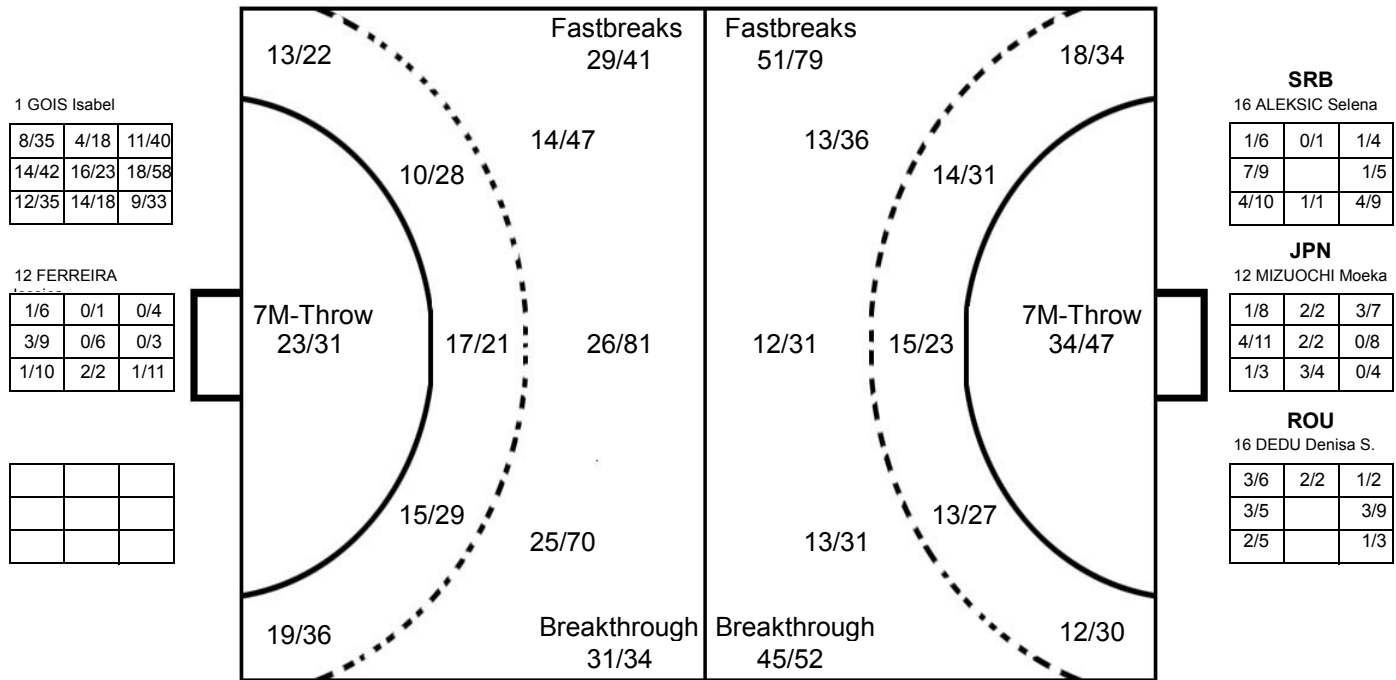

2014 WOMEN'S JUNIOR WORLD CHAMPIONSHIP IN CRO
TOTAL SHOT REPORT

UP TO MATCH 96

201411096-42-1/1

PORTUGAL

Table listing player statistics for Portugal, including names like GOIS Isabel, LOPES Mariana, MOTA Sofia, etc., and their respective shot counts and statistics.

OPPONENT

Table listing player statistics for opponents: SRB, JPN, ROU, BRA, HUN, SLO, COD, HUN, SRB, SRB.