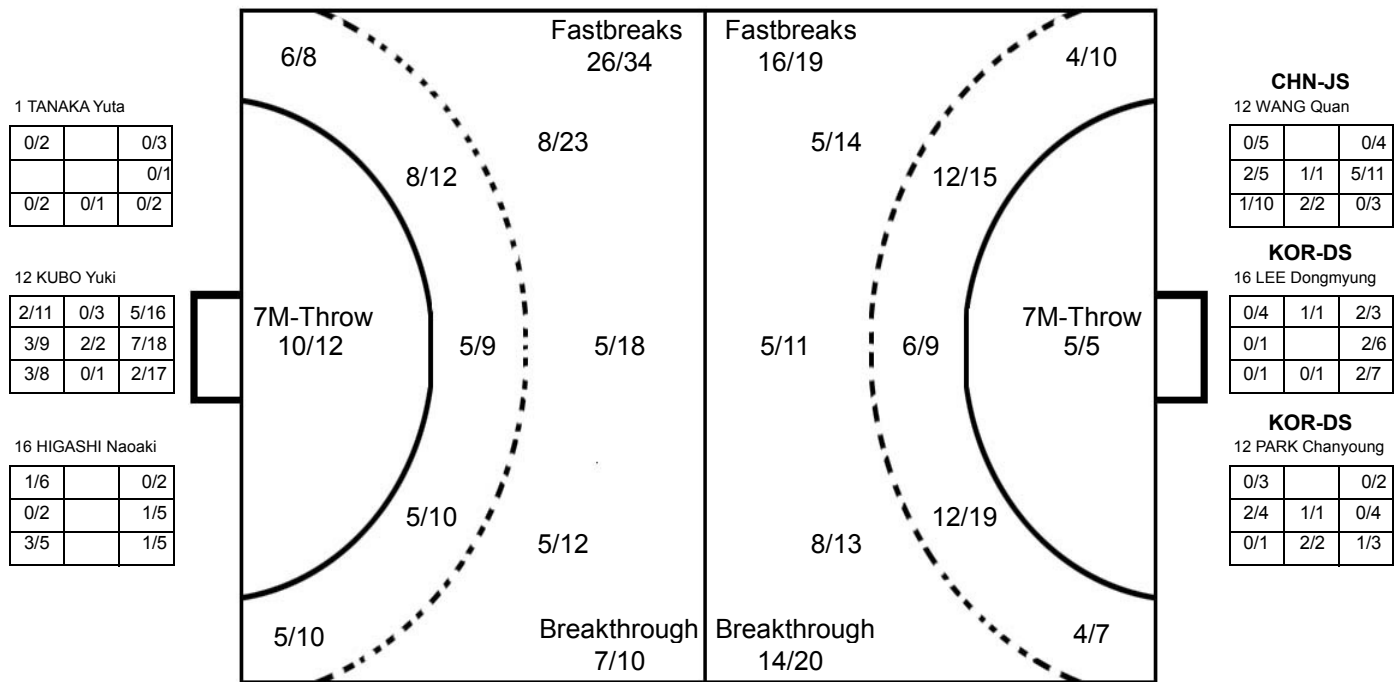

THE 11TH EAST ASIAN CLUB MEN'S CHAM IN WANZHOU
TOTAL SHOT REPORT

UP TO MATCH 12

201403012-42-1/1

JPN.DAIDO STEEL

Player statistics for JPN.DAIDO STEEL including names like TANAKA Yuta, NOMURA Yoshiaki, FUJIE Kyosuke, etc., with corresponding shot and block counts.

OPPONENT

Opponent player statistics for CHN-JS, KOR-DS, and CHN-SD teams, listing names and shot/block data.