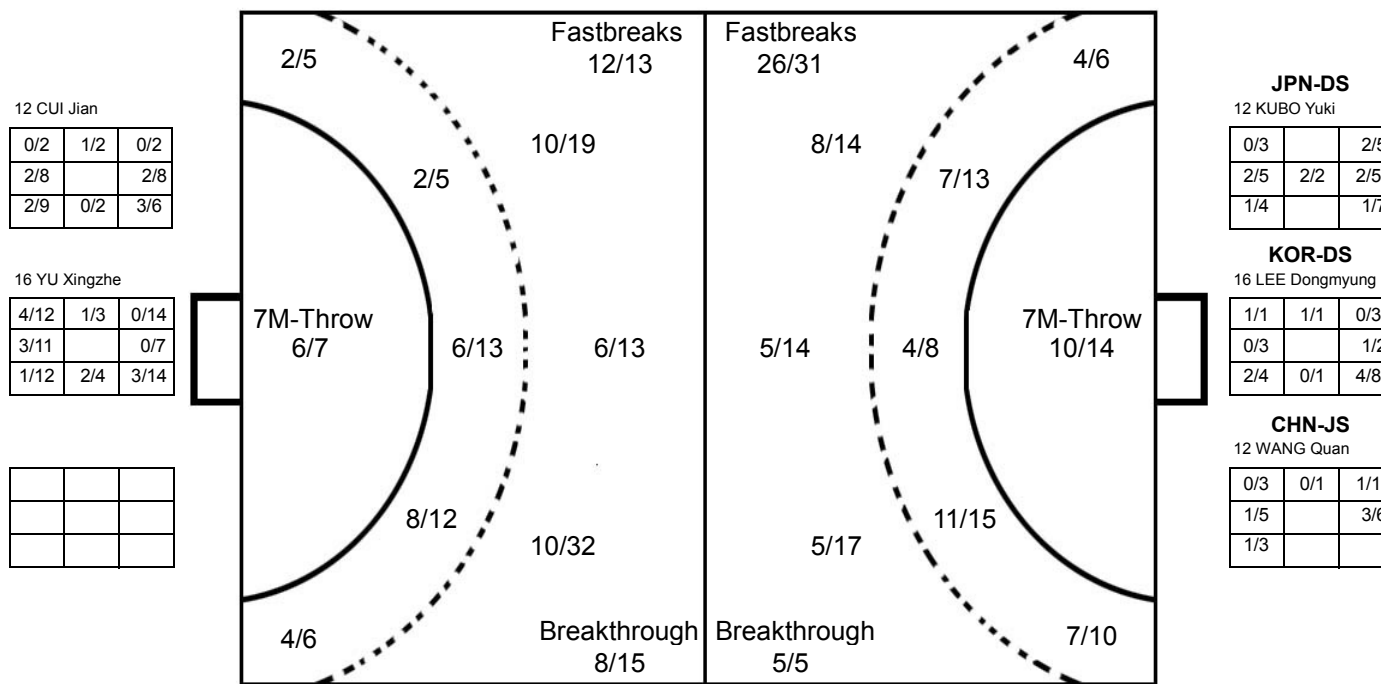

## Played

STAGE	MATCH	PLAYED	SCORE
Placement	3	CHN.JS	32:35 (17:18)
Placement	7	KOR.DS	19:28 (10:16)
Placement	11	JPN.DS	23:29 (14:13)

THE 11TH EAST ASIAN CLUB MEN'S CHAM IN WANZHOU  
TOTAL SHOT REPORT

UP TO MATCH 12

201403012-42-1/1

CHN.SHANDONG

Table of player statistics for CHN.SHANDONG, including names like WEI Yuanxiang, TIAN Rui, PAN Xiang, etc., and their respective shot statistics.

Table of player statistics for the OPPONENT, including names like KANG Jeongu, IKEBE Daiki, KO Kyung-soo, etc., and their respective shot statistics.