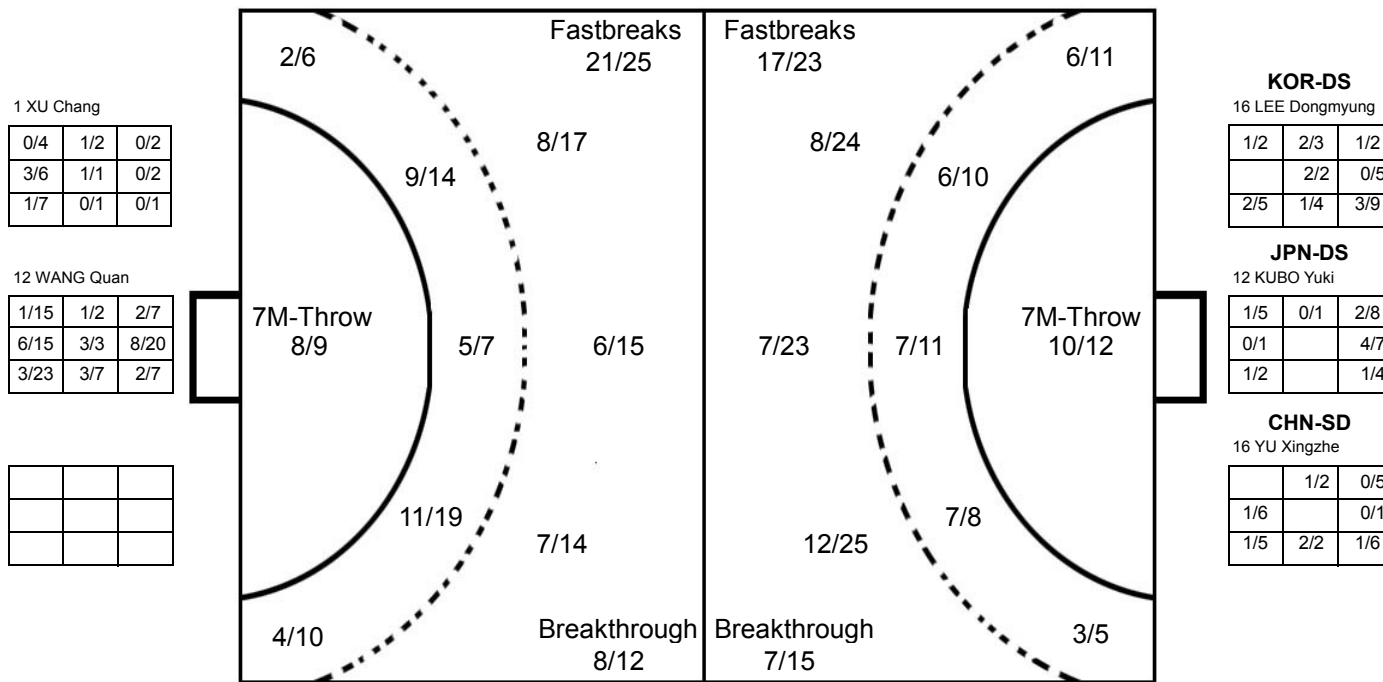

THE 11TH EAST ASIAN CLUB MEN'S CHAM IN WANZHOU
TOTAL SHOT REPORT

UP TO MATCH 12

201403012-42-1/1

CHN.JIANGSU

Player statistics for CHN.JIANGSU including XU Chang, YANG Yanwei, ZHANG Jiawei, etc. with shot counts and post-game statistics.

OPPONENT

Opponent player statistics for KOR-DS, CHN-SD, and JPN-DS teams, including players like LEE Jaewoo, LIU Xiao, and KISHIGAWA Hideno.