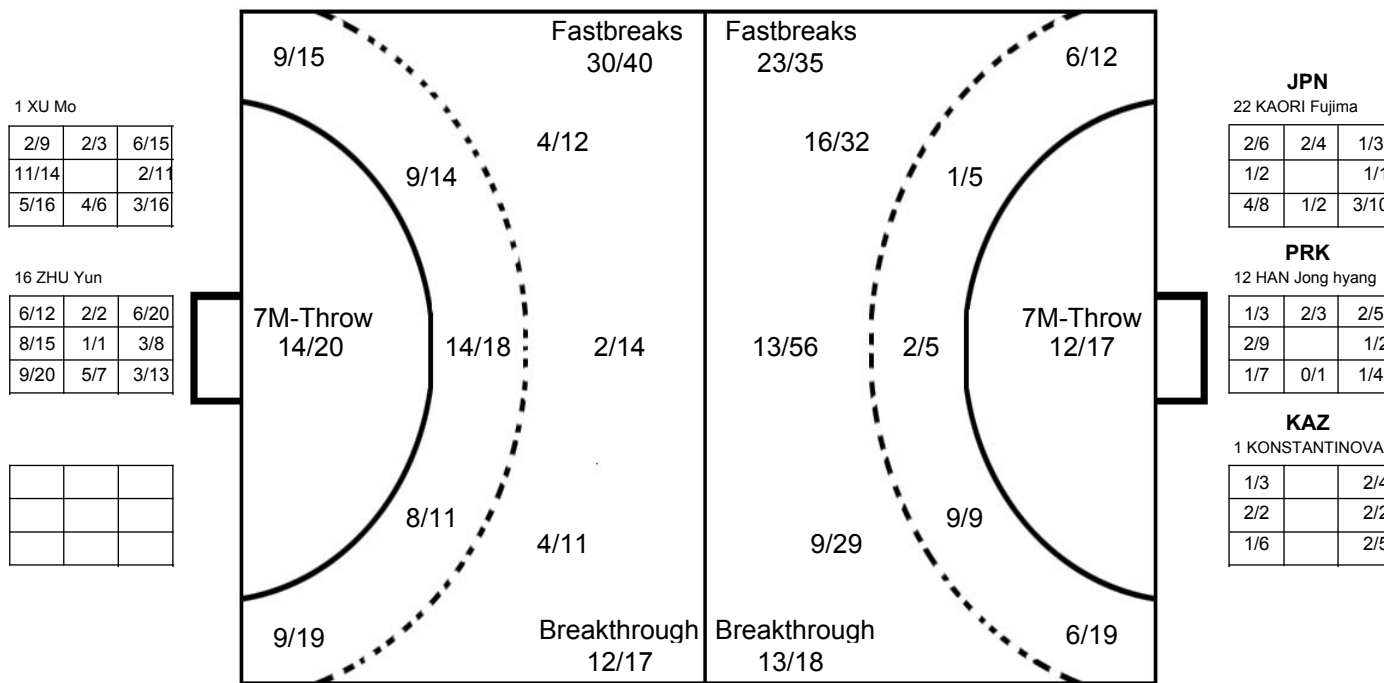

ASIAN WOMEN'S QUALIFICATION FOR OLYMPIC GAMES 2012
TOTAL SHOT REPORT

UP TO MATCH 15

121011015-42-1/1

CHINA

1 XU Mo	2 WEI Qiuxiang	3 LIU Yun	4 MA Ling	5 LI Bing	6 WANG Chanchan	7 LUAN Zheng	8 LI Yao
<table border="1"><tr><td></td><td></td><td></td></tr><tr><td></td><td></td><td></td></tr><tr><td></td><td></td><td></td></tr></table>	<table border="1"><tr><td>1</td><td></td><td>1</td></tr><tr><td></td><td></td><td></td></tr><tr><td>4</td><td>1</td><td>2</td></tr></table>	<table border="1"><tr><td>2</td><td></td><td>1</td></tr><tr><td>1</td><td></td><td></td></tr><tr><td>3</td><td>1</td><td></td></tr></table>	<table border="1"><tr><td>2</td><td></td><td>3</td></tr><tr><td></td><td></td><td></td></tr><tr><td>3</td><td></td><td>2</td></tr></table>	<table border="1"><tr><td></td><td></td><td>1</td></tr><tr><td>2</td><td></td><td></td></tr><tr><td>2</td><td></td><td>2</td></tr></table>	<table border="1"><tr><td>2</td><td></td><td>1</td></tr><tr><td></td><td></td><td></td></tr><tr><td>2</td><td>1</td><td>1</td></tr></table>	<table border="1"><tr><td></td><td></td><td></td></tr><tr><td></td><td></td><td></td></tr><tr><td></td><td></td><td>2</td></tr></table>	<table border="1"><tr><td>1</td><td>1</td><td>3</td></tr><tr><td>6</td><td></td><td></td></tr><tr><td>6</td><td></td><td>1</td></tr></table>
Post - 0 Miss - 0 Block - 0	Post - 2 Miss - 0 Block - 0	Post - 0 Miss - 0 Block - 0	Post - 3 Miss - 1 Block - 0	Post - 2 Miss - 1 Block - 0	Post - 0 Miss - 1 Block - 0	Post - 0 Miss - 0 Block - 0	Post - 0 Miss - 2 Block - 0
9 LAN Chunlei	10 WANG Shasha	11 WU Nana	14 LIU Xiaomei	16 ZHU Yun	17 SUN Laimiao	18 SHA Zhengwen	19 LI Weiwei
<table border="1"><tr><td></td><td></td><td>1</td></tr><tr><td>1</td><td></td><td>2</td></tr><tr><td>2</td><td></td><td>4</td></tr></table>	<table border="1"><tr><td>4</td><td></td><td>2</td></tr><tr><td>1</td><td></td><td>1</td></tr><tr><td>2</td><td></td><td></td></tr></table>	<table border="1"><tr><td></td><td></td><td></td></tr><tr><td></td><td></td><td></td></tr><tr><td></td><td></td><td></td></tr></table>	<table border="1"><tr><td>1</td><td></td><td></td></tr><tr><td></td><td></td><td></td></tr><tr><td>1</td><td></td><td></td></tr></table>	<table border="1"><tr><td></td><td></td><td></td></tr><tr><td></td><td></td><td></td></tr><tr><td></td><td></td><td></td></tr></table>	<table border="1"><tr><td>2</td><td>1</td><td>2</td></tr><tr><td>1</td><td></td><td>1</td></tr><tr><td>4</td><td></td><td>2</td></tr></table>	<table border="1"><tr><td>1</td><td>1</td><td>1</td></tr><tr><td></td><td></td><td></td></tr><tr><td>2</td><td></td><td>5</td></tr></table>	<table border="1"><tr><td>1</td><td></td><td></td></tr><tr><td></td><td></td><td>1</td></tr><tr><td>2</td><td>2</td><td>3</td></tr></table>
Post - 1 Miss - 1 Block - 0	Post - 5 Miss - 1 Block - 4	Post - 0 Miss - 0 Block - 0	Post - 0 Miss - 0 Block - 1	Post - 0 Miss - 0 Block - 0	Post - 0 Miss - 1 Block - 0	Post - 0 Miss - 1 Block - 0	Post - 0 Miss - 1 Block - 1

OPPONENT

6 PAK Yong mi	21 AJIDERSKAYA Olga	3 KIM On a	10 SHIO Fuji	6 AKIE Uegaki	2 WOO Sun hee	10 RYU Eun hee	4 SHIORI Kamimachi
<table border="1"><tr><td></td><td></td><td>2</td></tr><tr><td>1</td><td></td><td>6</td></tr><tr><td>1</td><td></td><td>2</td></tr></table>	<table border="1"><tr><td>1</td><td></td><td>4</td></tr><tr><td></td><td></td><td></td></tr><tr><td>1</td><td></td><td>3</td></tr></table>	<table border="1"><tr><td>1</td><td></td><td></td></tr><tr><td></td><td></td><td>4</td></tr><tr><td>2</td><td></td><td>1</td></tr></table>	<table border="1"><tr><td>3</td><td></td><td>2</td></tr><tr><td>1</td><td></td><td></td></tr><tr><td>1</td><td></td><td></td></tr></table>	<table border="1"><tr><td></td><td></td><td>2</td></tr><tr><td>1</td><td></td><td></td></tr><tr><td>1</td><td></td><td>2</td></tr></table>	<table border="1"><tr><td>1</td><td></td><td></td></tr><tr><td></td><td></td><td></td></tr><tr><td>3</td><td>1</td><td>1</td></tr></table>	<table border="1"><tr><td></td><td></td><td>3</td></tr><tr><td>1</td><td></td><td></td></tr><tr><td></td><td>1</td><td>1</td></tr></table>	<table border="1"><tr><td>2</td><td></td><td>1</td></tr><tr><td></td><td></td><td></td></tr><tr><td></td><td></td><td>2</td></tr></table>
Post - 0 Miss - 2 Block - 2	Post - 0 Miss - 1 Block - 1	Post - 1 Miss - 0 Block - 0	Post - 0 Miss - 1 Block - 0	Post - 1 Miss - 1 Block - 2	Post - 0 Miss - 1 Block - 0	Post - 0 Miss - 1 Block - 0	Post - 0 Miss - 0 Block - 0
13 KIL Mi hyang	18 YANG Un gyong	20 MAYUKO Ishitate	3 PARSHINA Natalya	8 BARANOVSKAYA I.	9 VOLNUKHINA	7 JANG So hee	13 KIM Cheong shim
<table border="1"><tr><td></td><td></td><td></td></tr><tr><td></td><td></td><td></td></tr><tr><td>1</td><td></td><td>4</td></tr></table>	<table border="1"><tr><td>1</td><td></td><td>1</td></tr><tr><td>1</td><td></td><td>1</td></tr><tr><td></td><td></td><td></td></tr></table>	<table border="1"><tr><td></td><td></td><td>2</td></tr><tr><td></td><td></td><td></td></tr><tr><td>1</td><td></td><td></td></tr></table>	<table border="1"><tr><td></td><td></td><td></td></tr><tr><td></td><td></td><td></td></tr><tr><td>3</td><td></td><td></td></tr></table>	<table border="1"><tr><td>1</td><td></td><td></td></tr><tr><td>1</td><td></td><td>1</td></tr><tr><td></td><td></td><td></td></tr></table>	<table border="1"><tr><td></td><td></td><td></td></tr><tr><td></td><td></td><td></td></tr><tr><td>2</td><td></td><td>1</td></tr></table>	<table border="1"><tr><td>1</td><td></td><td>1</td></tr><tr><td></td><td></td><td></td></tr><tr><td>1</td><td></td><td></td></tr></table>	<table border="1"><tr><td>1</td><td>1</td><td></td></tr><tr><td></td><td></td><td></td></tr><tr><td>1</td><td></td><td></td></tr></table>
Post - 1 Miss - 0 Block - 3	Post - 0 Miss - 0 Block - 0	Post - 1 Miss - 0 Block - 0	Post - 0 Miss - 1 Block - 1	Post - 0 Miss - 0 Block - 0	Post - 0 Miss - 0 Block - 0	Post - 1 Miss - 0 Block - 0	Post - 1 Miss - 0 Block - 0