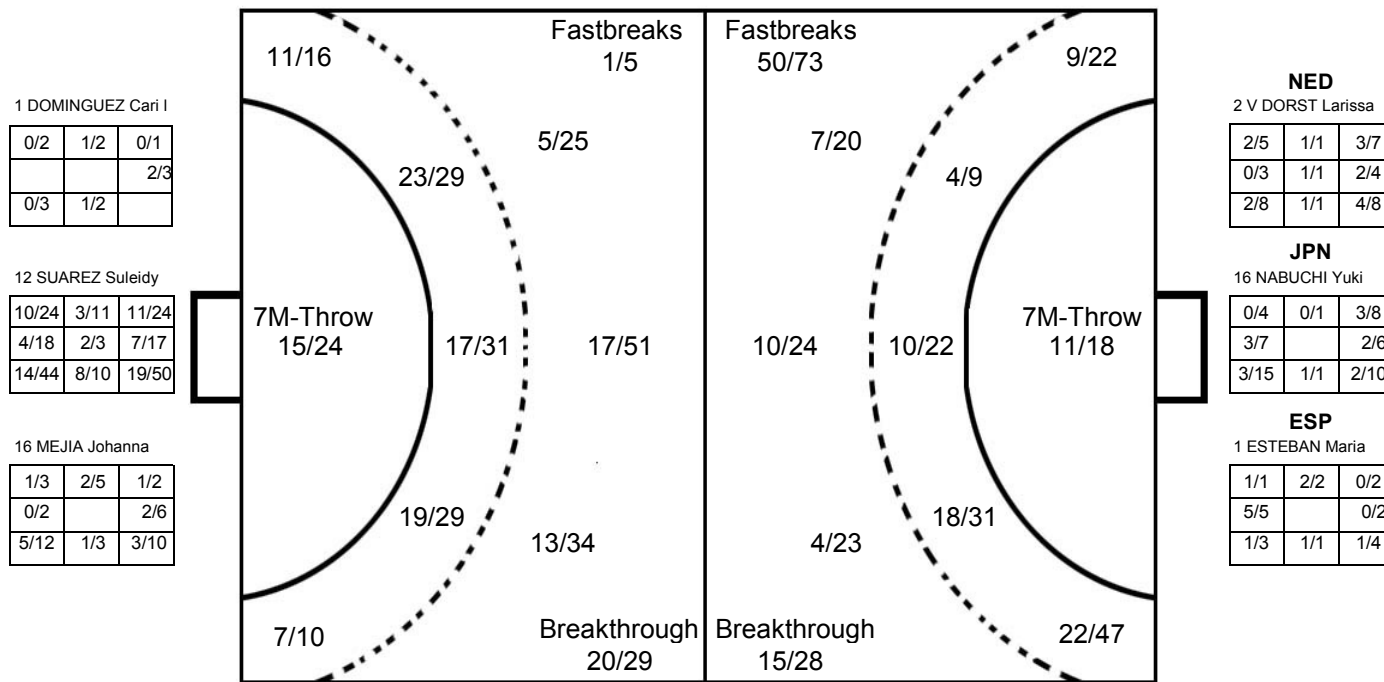

III WOMEN'S YOUTH WORLD CHAMPIONSHIP 2010 IN DOM
TOTAL SHOT REPORT

UP TO MATCH 62

100802062-42-1/1

DOMINICAN REPUBLIC

Table listing player statistics for Dominican Republic players including names like DOMINGUEZ Cari I, DE LA ROSA I, JIMENEZ Claudia, etc., with columns for goals, assists, and blocks.

Statistics for opponent player NED 2 V DORST Larissa, showing goals, assists, and blocks.

Statistics for opponent player JPN 16 NABUCHI Yuki, showing goals, assists, and blocks.

Statistics for opponent player ESP 1 ESTEBAN Maria, showing goals, assists, and blocks.

OPPONENT

Table listing player statistics for opponent players from various teams including NED, URU, RUS, ESP, JPN, NOR, and ESP, with columns for goals, assists, and blocks.