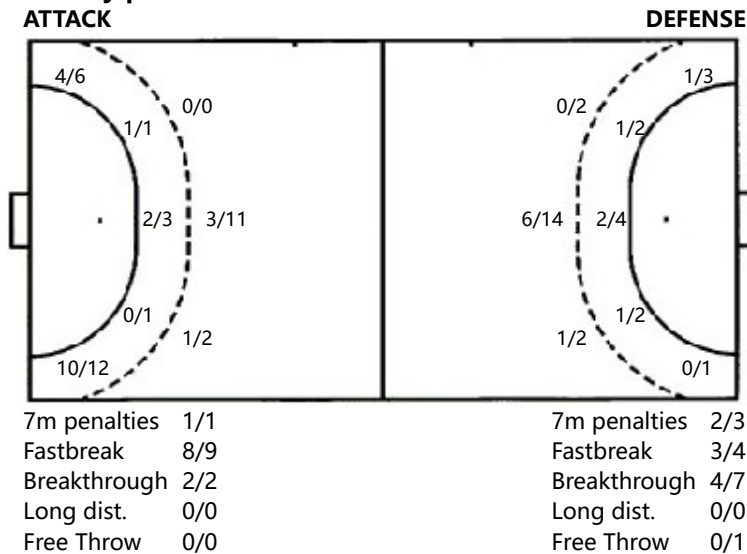

“中国体育彩票”2023年全国女子手球锦标赛

常州工学院体育馆

Preliminary

Match Team Statistics
Match NO.8

广东 36.0 - 22.5 广西
(19.0-11.5)(17.0-11.0)

2023-10-15 17:30
常州工学院体育馆

Referees: 王雨洋(CHN) / 杜龙飞(CHN)

Shot distribution by player

5.赵晔 0/1 2/2 1post 12.李晓晴	6.张雨乐 1/1 0/1 1/1 2/2 1post 13.杨慧	7.顾天澍 1/1 0/1 2/2 15.王慧	8.唐悦 1/1 5/5 1/1 1miss 16.冯颖慧	9.韦娜娜 2/2 2/2 2post 1block 17.崔云莉	10.董雪 1/1 22.范春燕	11.周亚茹 2/2 23.覃元沿
26.杨丽丽 0/1 1/1	29.曲菁熠 1/1 1/1	.合计 1miss 1block 1/3 2/3 3/3 1/1 0/2 3/4 13/13 0/1 9/9 4post 2miss 3block				

Saves distribution goalkeepers

16.冯颖慧 0/1 2/2 2/5	22.范春燕 0/1 1/1 3/6	26.杨丽丽 1/1 0/1 0/1	.合计 0/1 2/4 3/4 5/12

Shots by position

Shooting statistics

Position	Goals	Save	Miss	Post	Blk	Total	%
9m	4	4	1	2	2	13	31
6m	3			1	1	5	60
边射	14	2	1	1		18	78
7m	1					1	100
快攻	8	1				9	89
突破	2					2	100
任意球							
超远射							
合计	32	7	2	4	3	48	67

Jersey number Tot. Total shooting 6m 6m shooting 9m 9m shooting WingWing shooting Fst Fastbreak 7m 7m Throw
Brk. Breakthrough LD Long distance shooting As. Assists E7 Earned 7m St. Steals 2m 2-minute suspension C7. Received 7m
D Disqualification Dr Disqualification+Report FT Free Throw PC Pass clear chance OE Offensiven Errors TP Time played W warning
Blk. Block