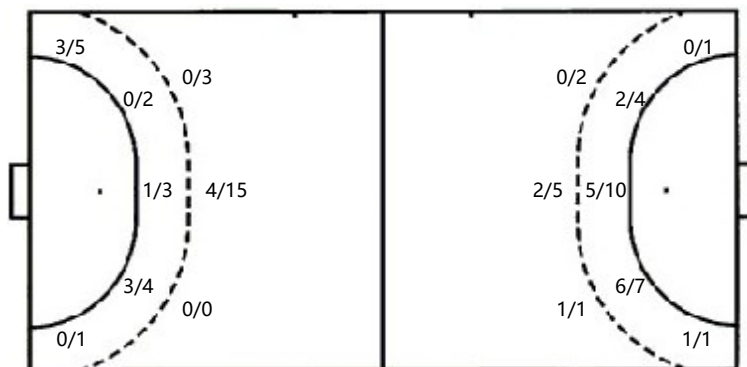

Shots by position

ATTACK

DEFENSE

7m penalties 2/2
Fastbreak 2/4
Breakthrough 3/3
Long dist. 0/0
Free Throw 0/0

7m penalties 2/4
Fastbreak 11/16
Breakthrough 4/5
Long dist. 0/0
Free Throw 0/0

Shooting statistics